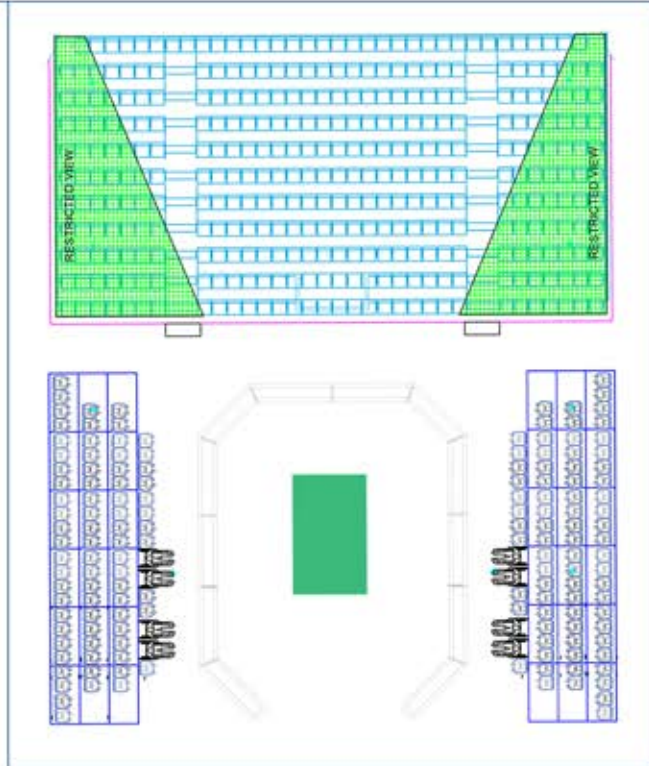

CORAL

SNOOKER SHOOT OUT

Circle Seating - First Floor

Stalls Seating - Ground Floor

All seating is unreserved for this event
Watford Colosseum is the home of the 2017 Coral Shoot Out Snooker

= Accessible wheelchair seating positions

**WATFORD
COLOSSEUM**