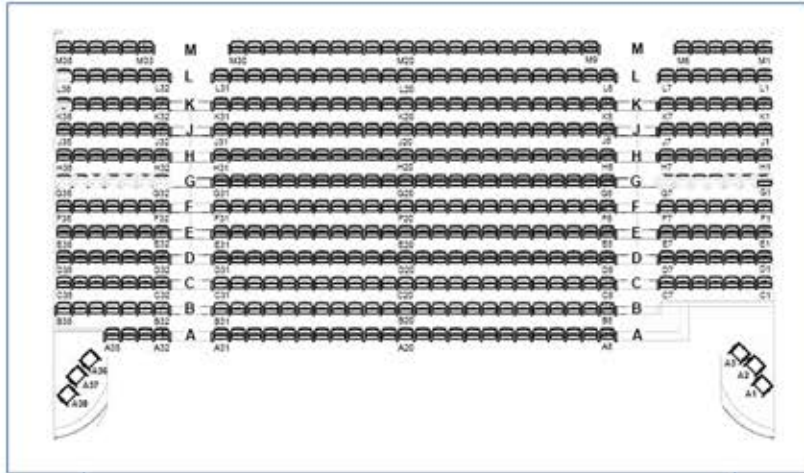

CORAL

SNOOKER SHOOT OUT

Circle Seating - First Floor

Stalls Seating - Ground Floor

All seating is unreserved for this event
Watford Colosseum is the home of the 2017 Coral Shoot Out Snooker

= Accessible wheelchair seating positions