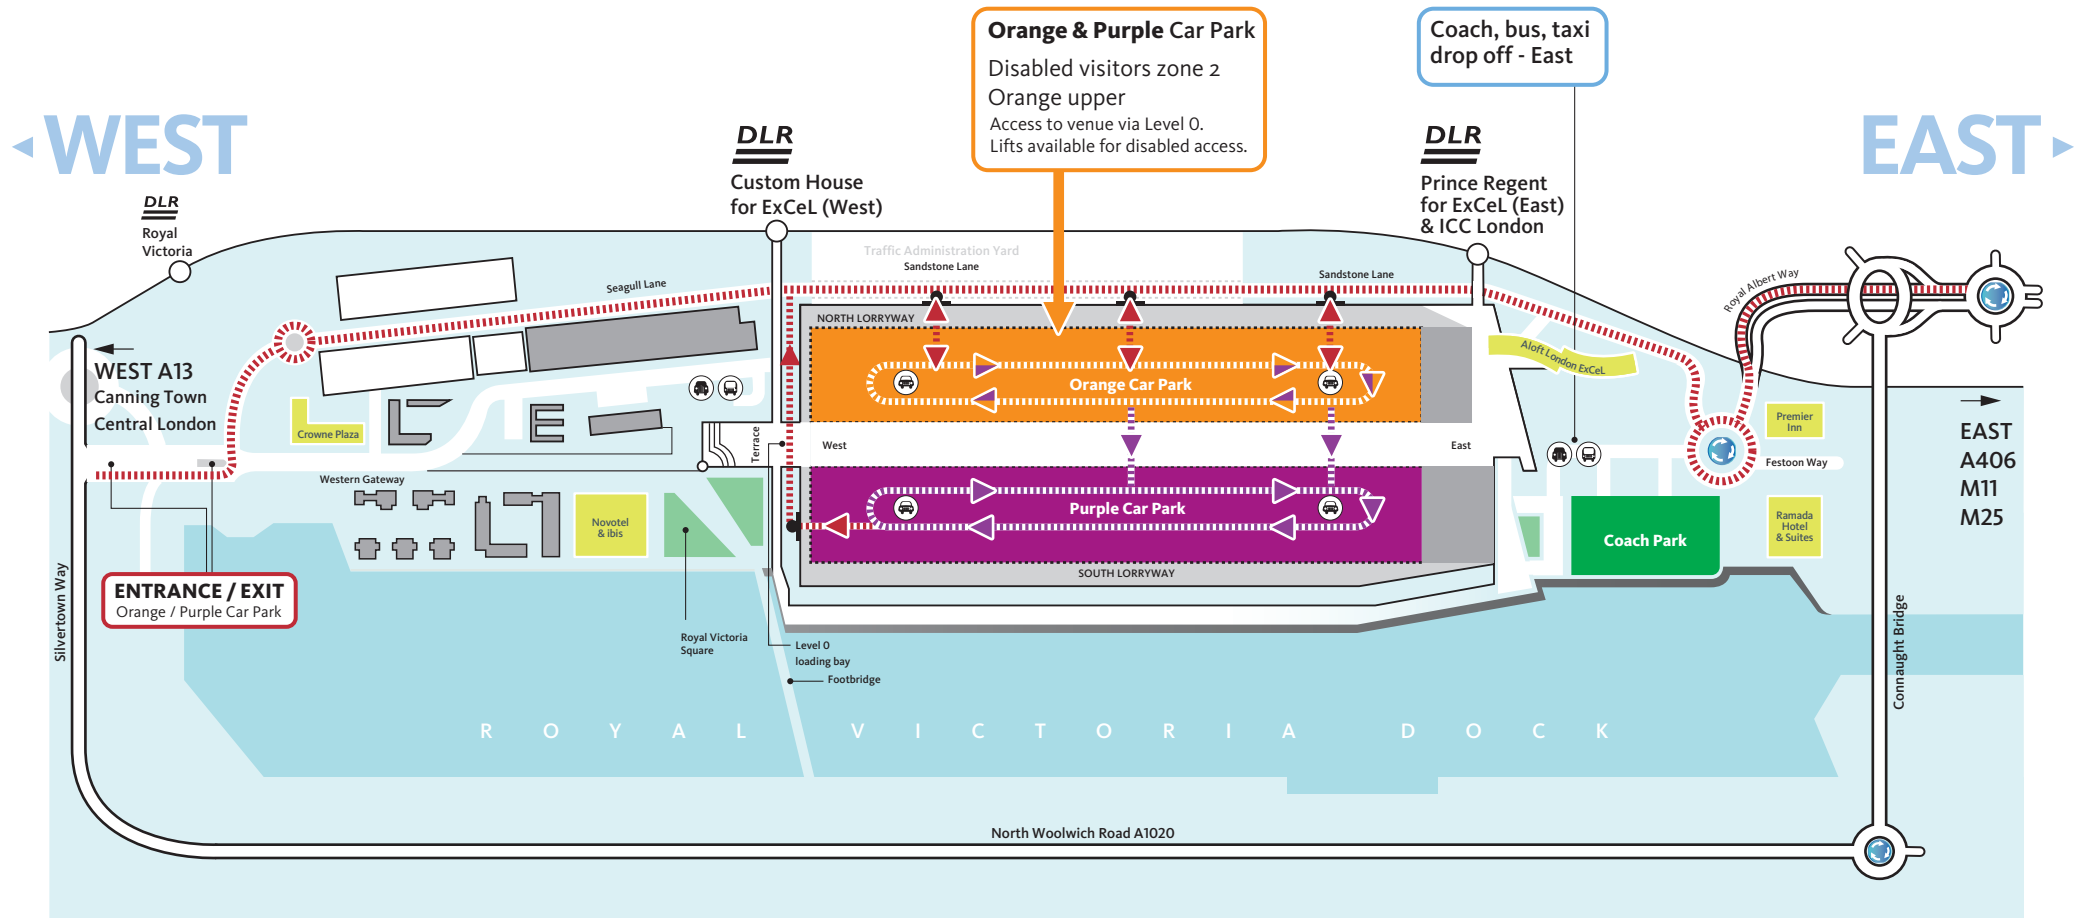

# ExCeL London - Parking Facilities

Key

-  Orange Car Park
-  Purple Car Park

-  DLR Docklands Light Rail
-  Entrance/Exit for Undercroft car park

The international exhibition and convention centre

**EXCeL**  
LONDON  
An ADNEC Group Company