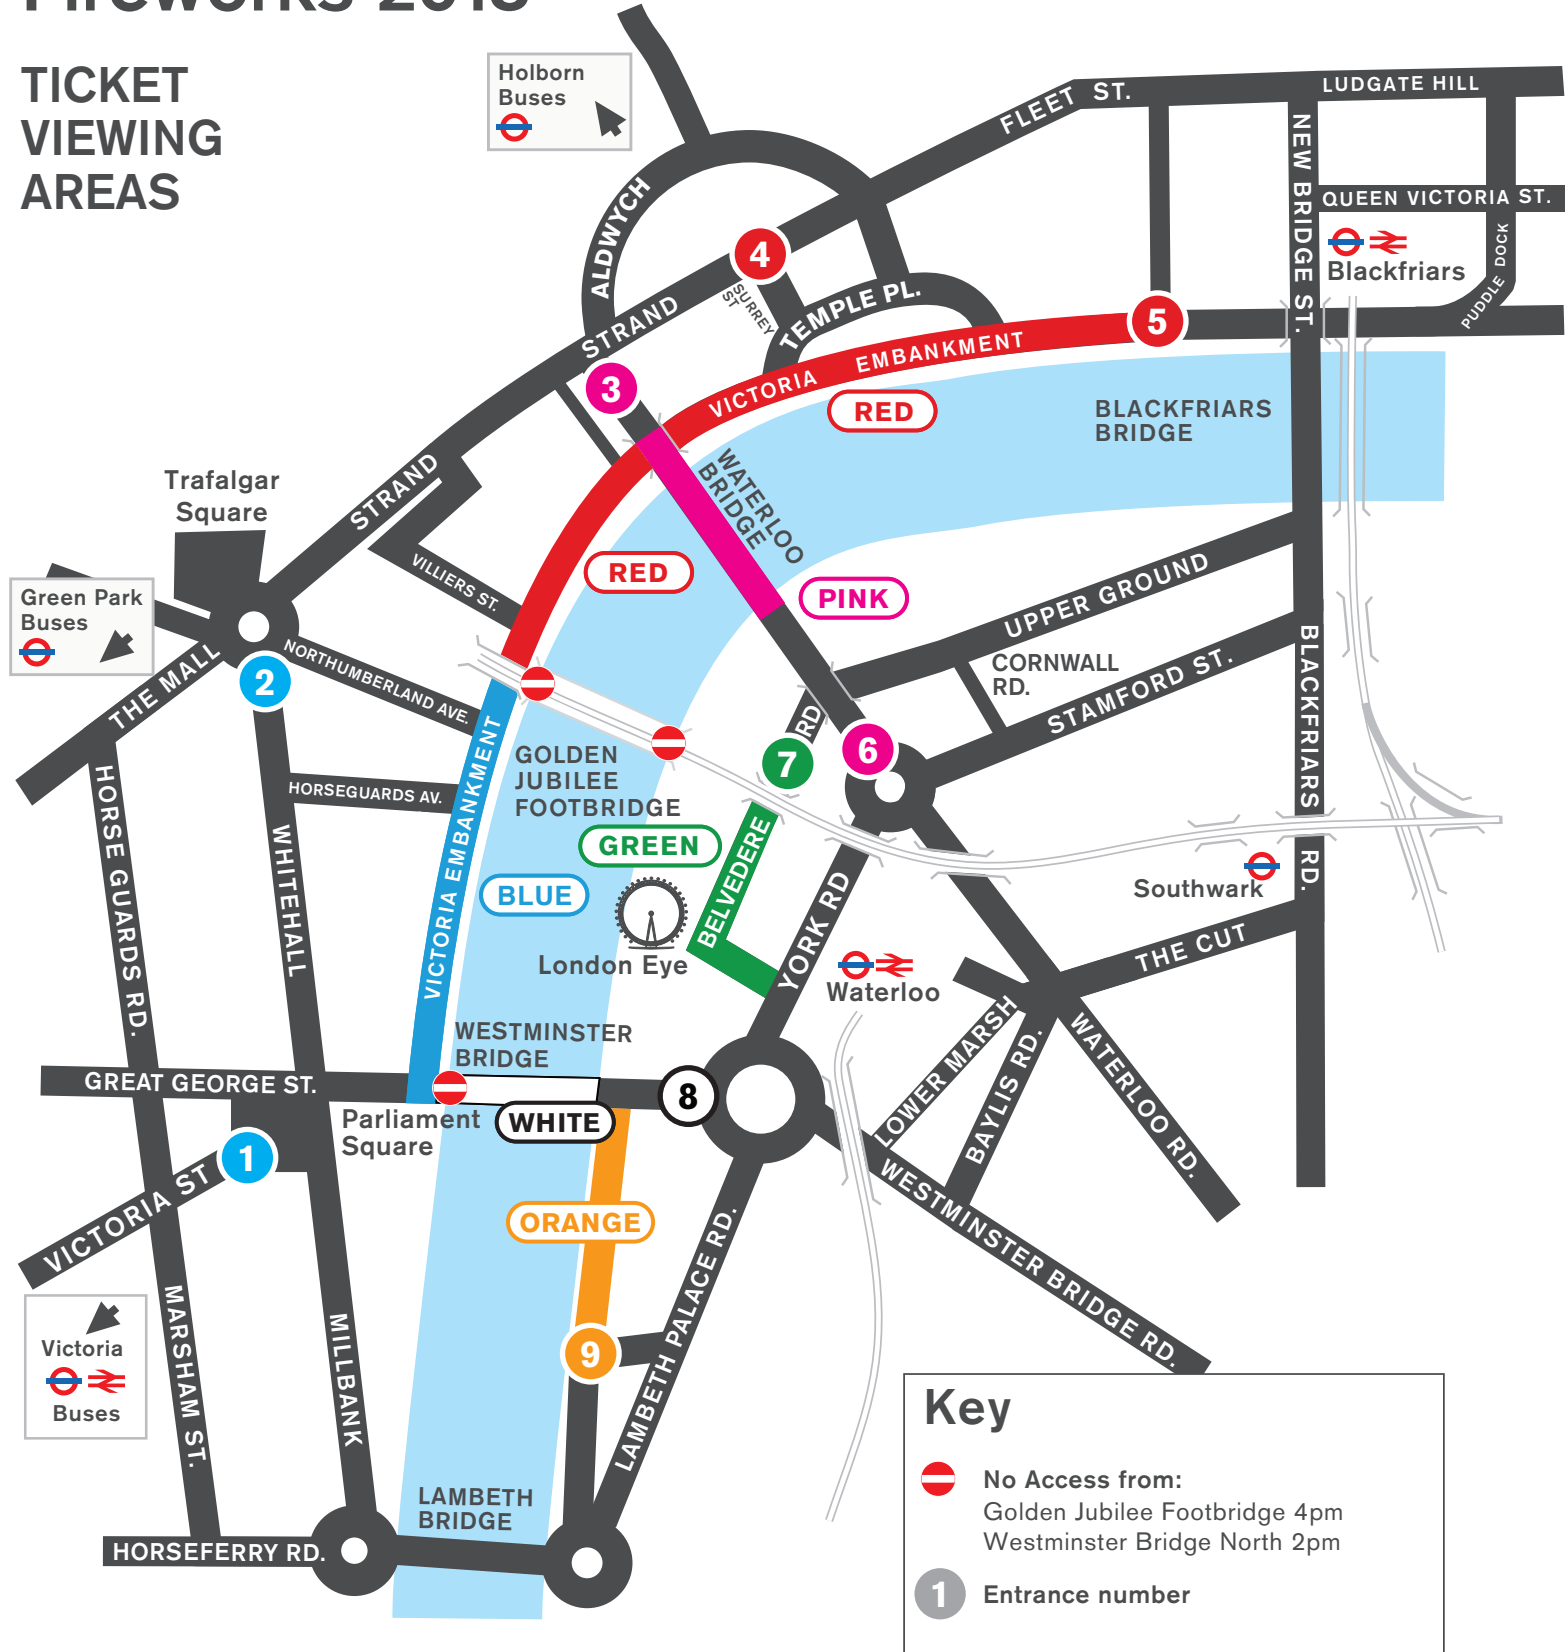

London New Year's Eve Fireworks 2018

TICKET VIEWING AREAS

Key

- No Access from:
Golden Jubilee Footbridge 4pm
Westminster Bridge North 2pm
- Entrance number