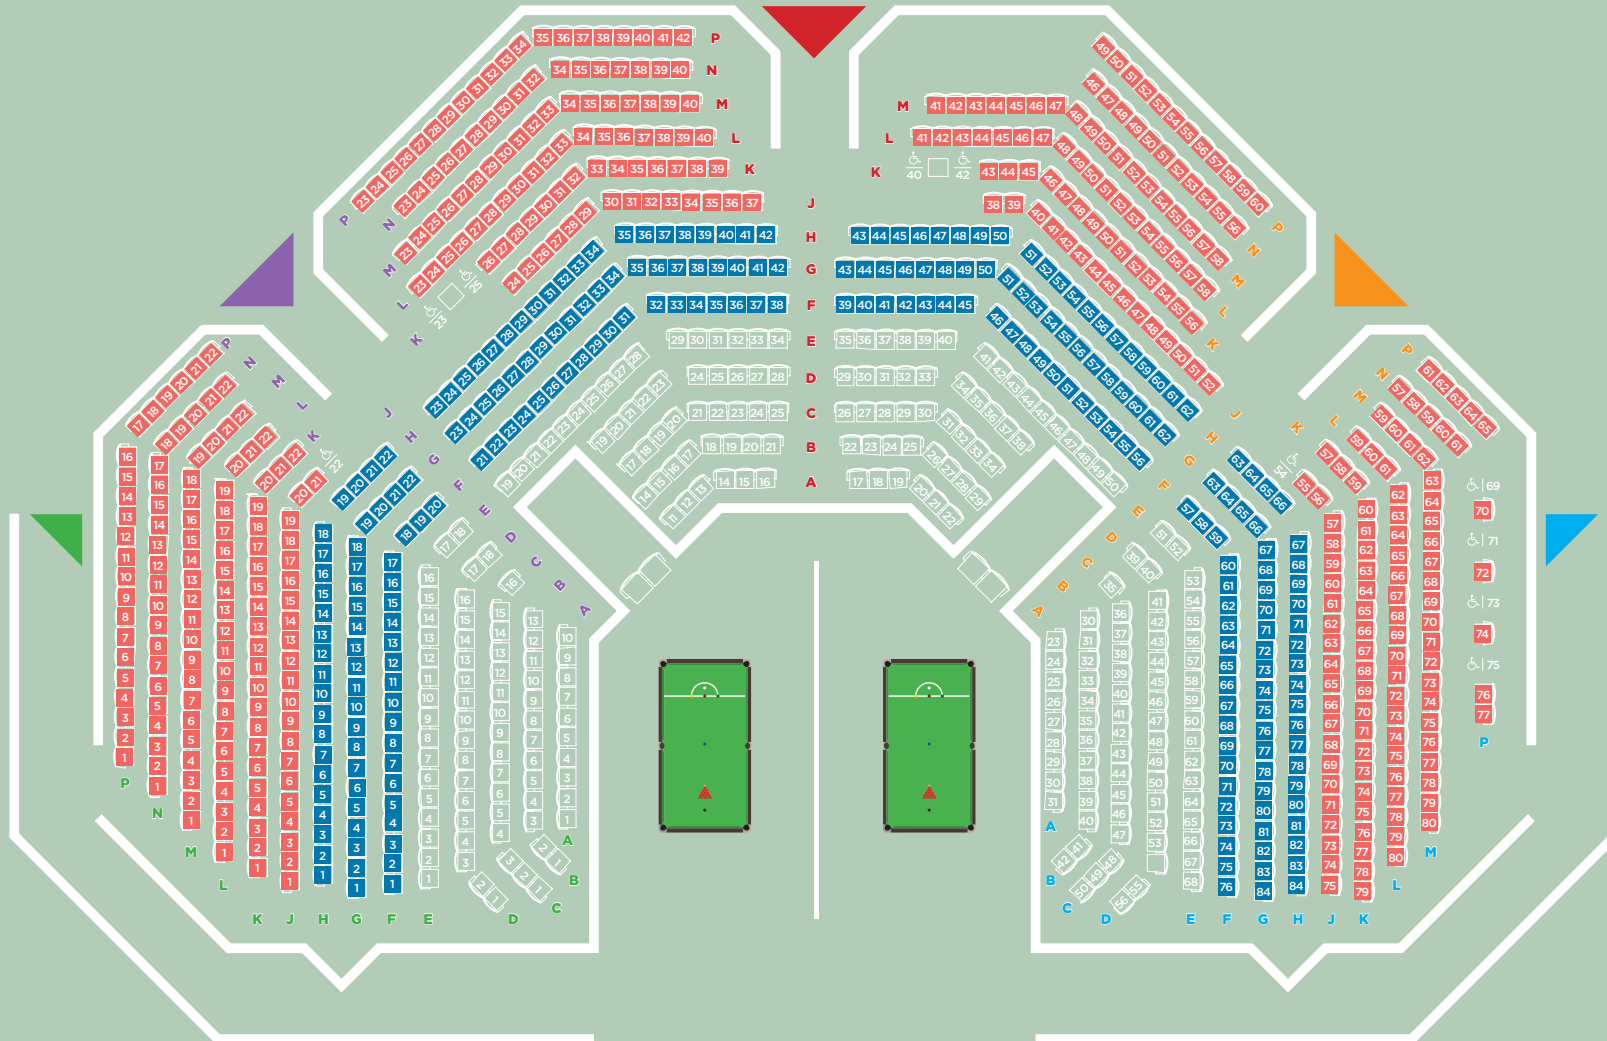

CENTURY CLUB HOSPITALITY

- Available every afternoon and evening session
- Champagne and canapes on arrival
- 3 Courses of fine dining and paired wines
- Cheeseboard & Port
- Complimentary bar
- Best seats in the house with seats located in either Row A or B
- Photo with the famous World Championship trophy
- Appearance from a snooker legend
- Just 40 spaces available per session

[Click here](#) for full details

All prices exclude booking fees.

VIP PACKAGES - AVAILABLE LAST 5 DAYS OF THE TOURNAMENT

- Prime view seating at the legendary Crucible Theatre allocated in rows B, C, D where possible, on a first come first served basis
- Glass of sparkling wine upon arrival to the VIP lounge
- 3 course lunch or dinner served to your allocated table within the restaurant
- Wine, beer and soft drinks to compliment your dining
- 2024 Event programme plus a commentary radio (which also acts as an FM radio for use outside of the Crucible Theatre)
- During your experience a snooker legend will make an appearance at your table
- To remember your day, we will invite you to view the trophy and then pose for a photograph which we'll print and send you home with on the day

PREMIUM ENTITLEMENT

- Prime view seating at the legendary Crucible Theatre allocated in rows D to E where possible, on a first come first served basis
- 2024 Event programme plus a commentary radio (which also acts as an FM radio for use outside of the Crucible Theatre)

TWO TABLE SEATING PLAN

ONE TABLE SEATING PLAN