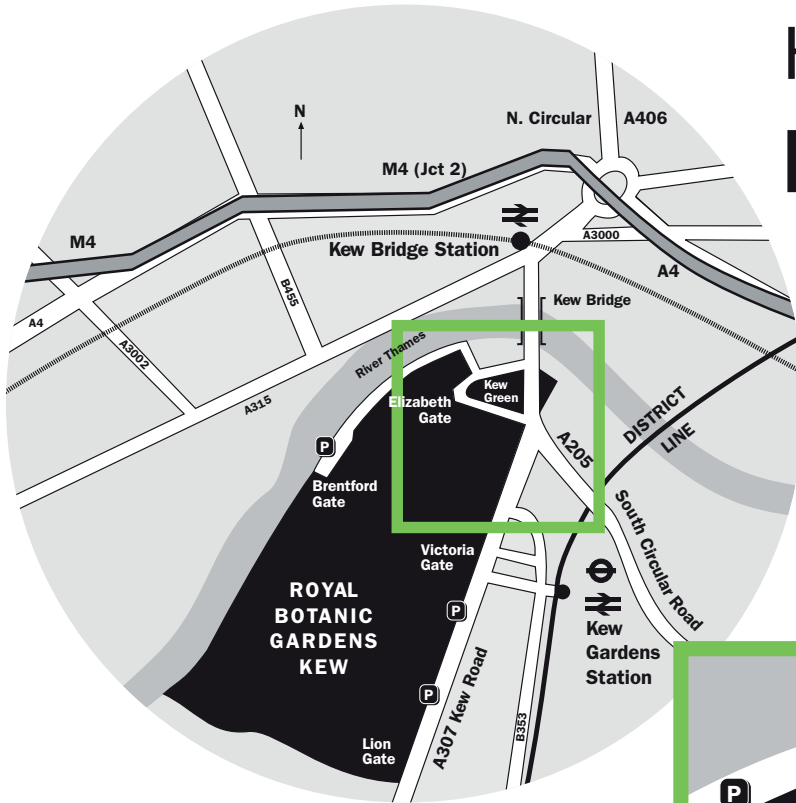

Royal Botanic Gardens Kew

How to get to **Elizabeth Gate**

Royal Botanic Gardens, Kew
Richmond Surrey, TW9 3AE

+44 (0)20 8332 5000 www.kew.org