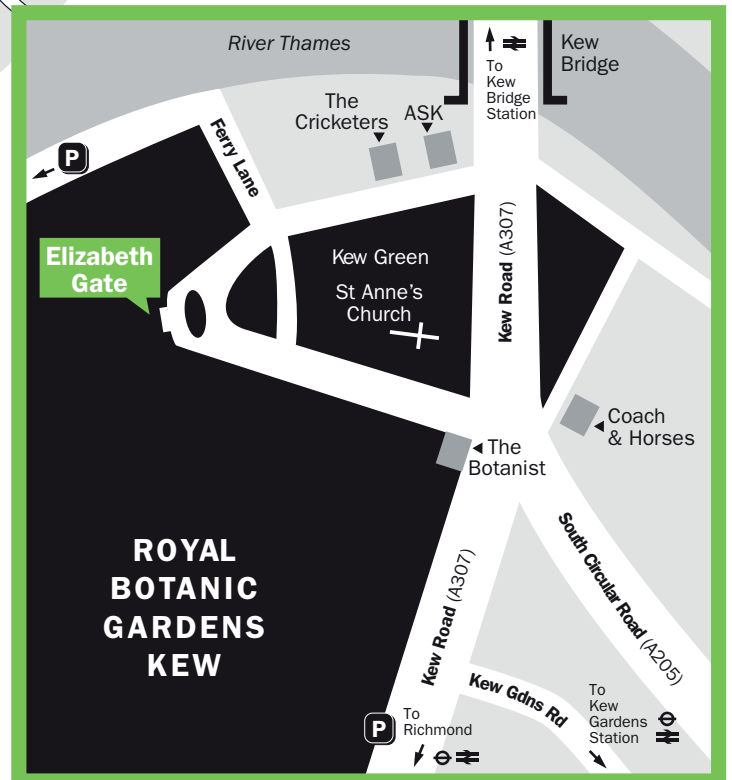

Royal Botanic Gardens Kew

How to get to **Elizabeth Gate**

Royal Botanic Gardens, Kew
Richmond Surrey, TW9 3AE

+44 (0)20 8332 5000 www.kew.org