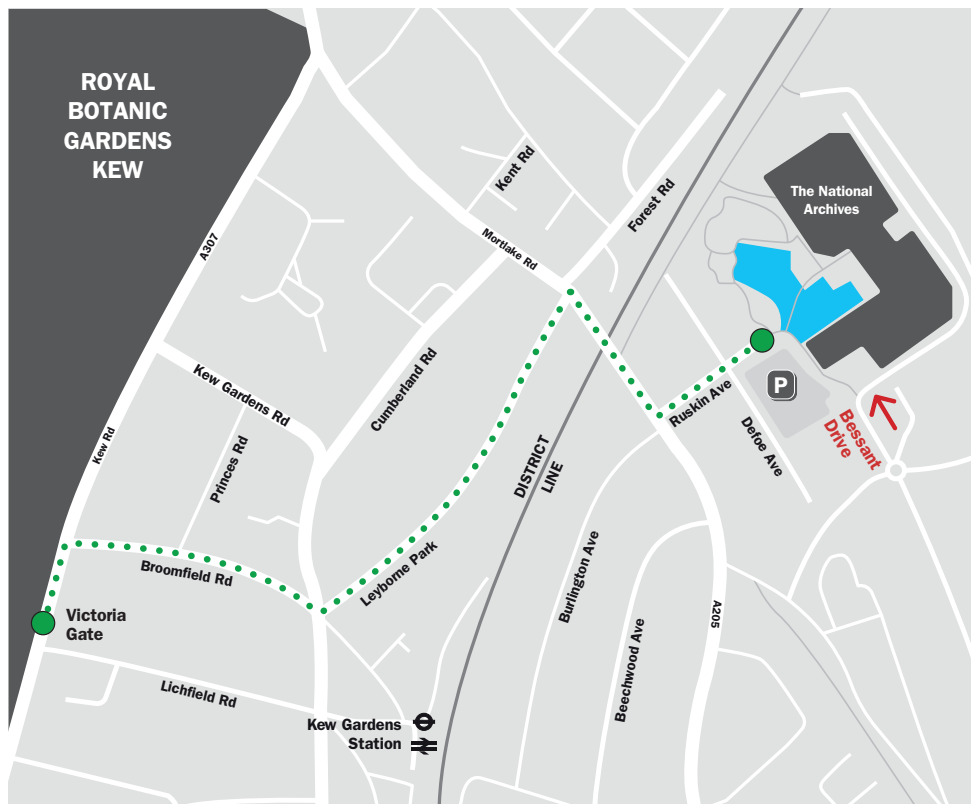

Royal Botanic Gardens Kew

Christmas at Kew parking route map

- walking route
- car park entrance

Access to The National Archives car park
via Bessant Drive, Richmond, TW9 4DU