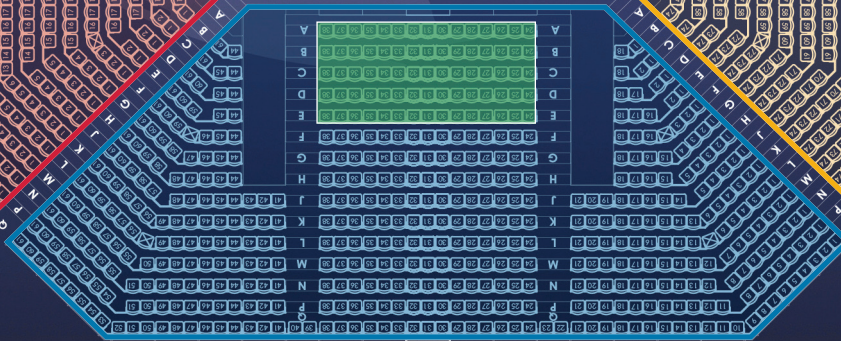

SEATING PLAN

PREMIUM
TICKETS

CENTURY
CLUB

VIP
BOOTHS

VIP BOOTHS

RED STAND

BLUE STAND

WHEELCHAIR PLATFORM