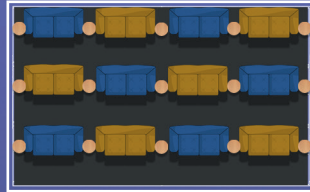

SEATING PLAN

PREMIUM
TICKETS

CENTURY
CLUB

VIP
BOOTHS

VIP BOOTHS

RED STAND

BLUE STAND

WHEELCHAIR PLATFORM