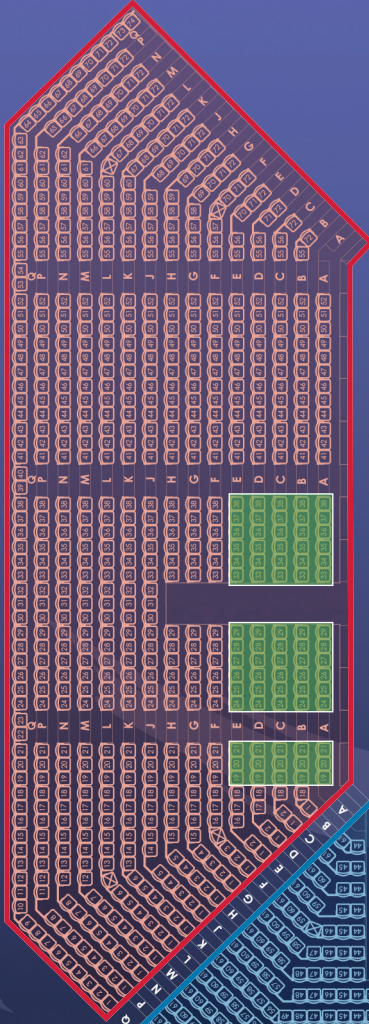

SEATING PLAN

PREMIUM
TICKETS

CENTURY
CLUB

VIP
BOOTHS

VIP BOOTHS

RED STAND

BLUE STAND

WHEELCHAIR PLATFORM

YELLOW STAND

CENTURY CLUB