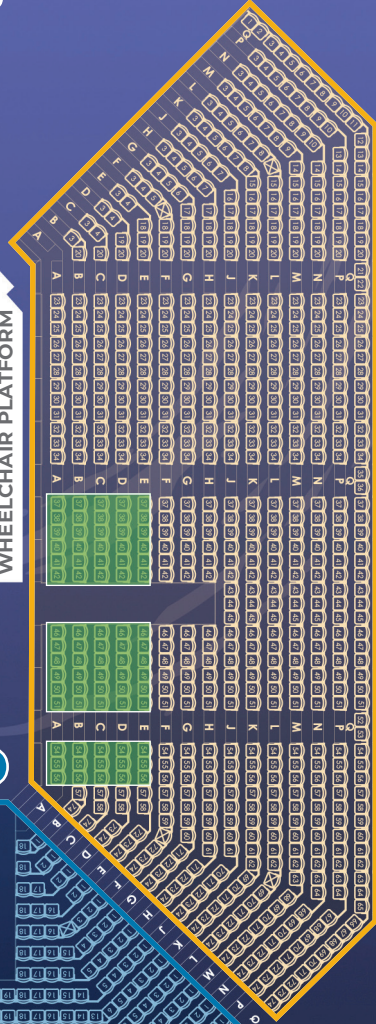

SEATING PLAN

PREMIUM
TICKETS

CENTURY
CLUB

VIP
BOOTHS

VIP BOOTHS

RED STAND

BLUE STAND

WHEELCHAIR PLATFORM

YELLOW STAND

CENTURY CLUB