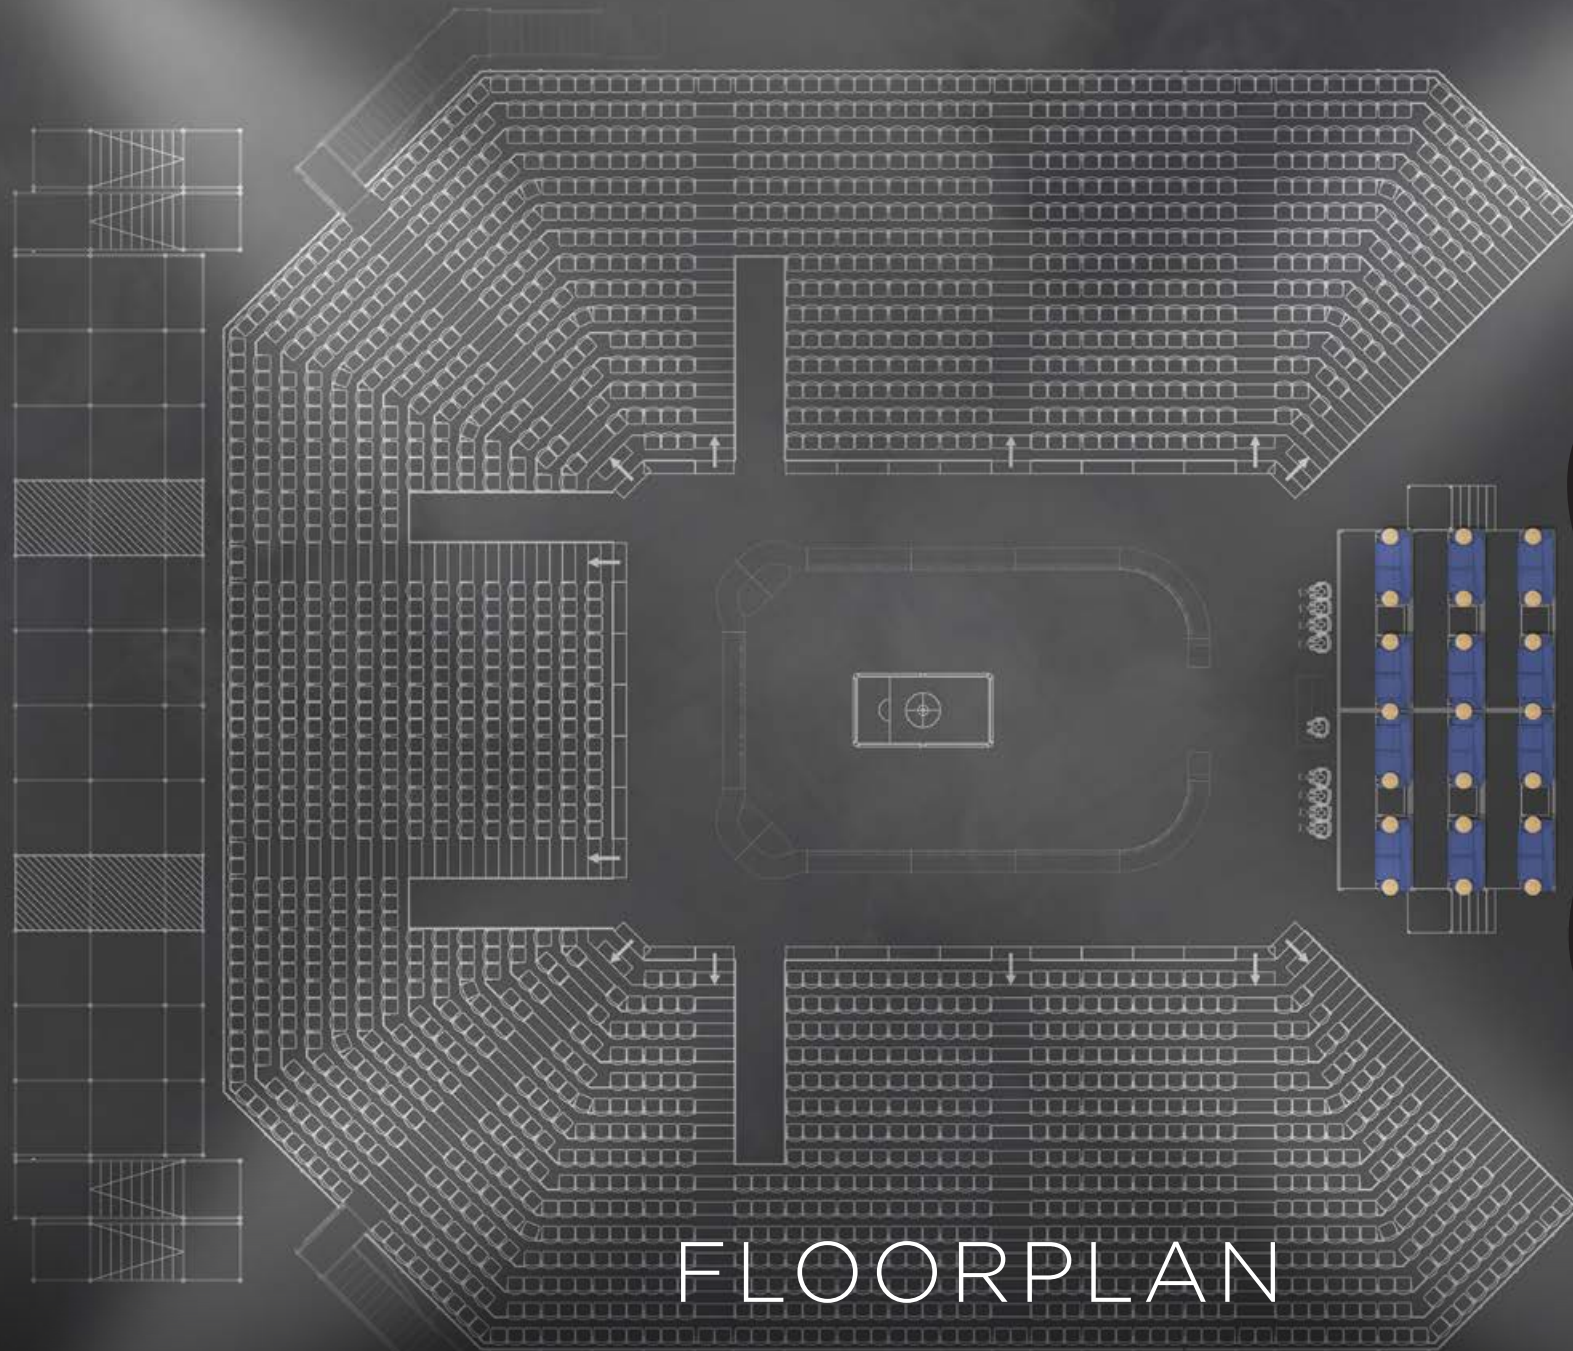

EUROSPORT
STUDIO

COMMENTARY
BOX

BBC
STUDIO

FLOORPLAN