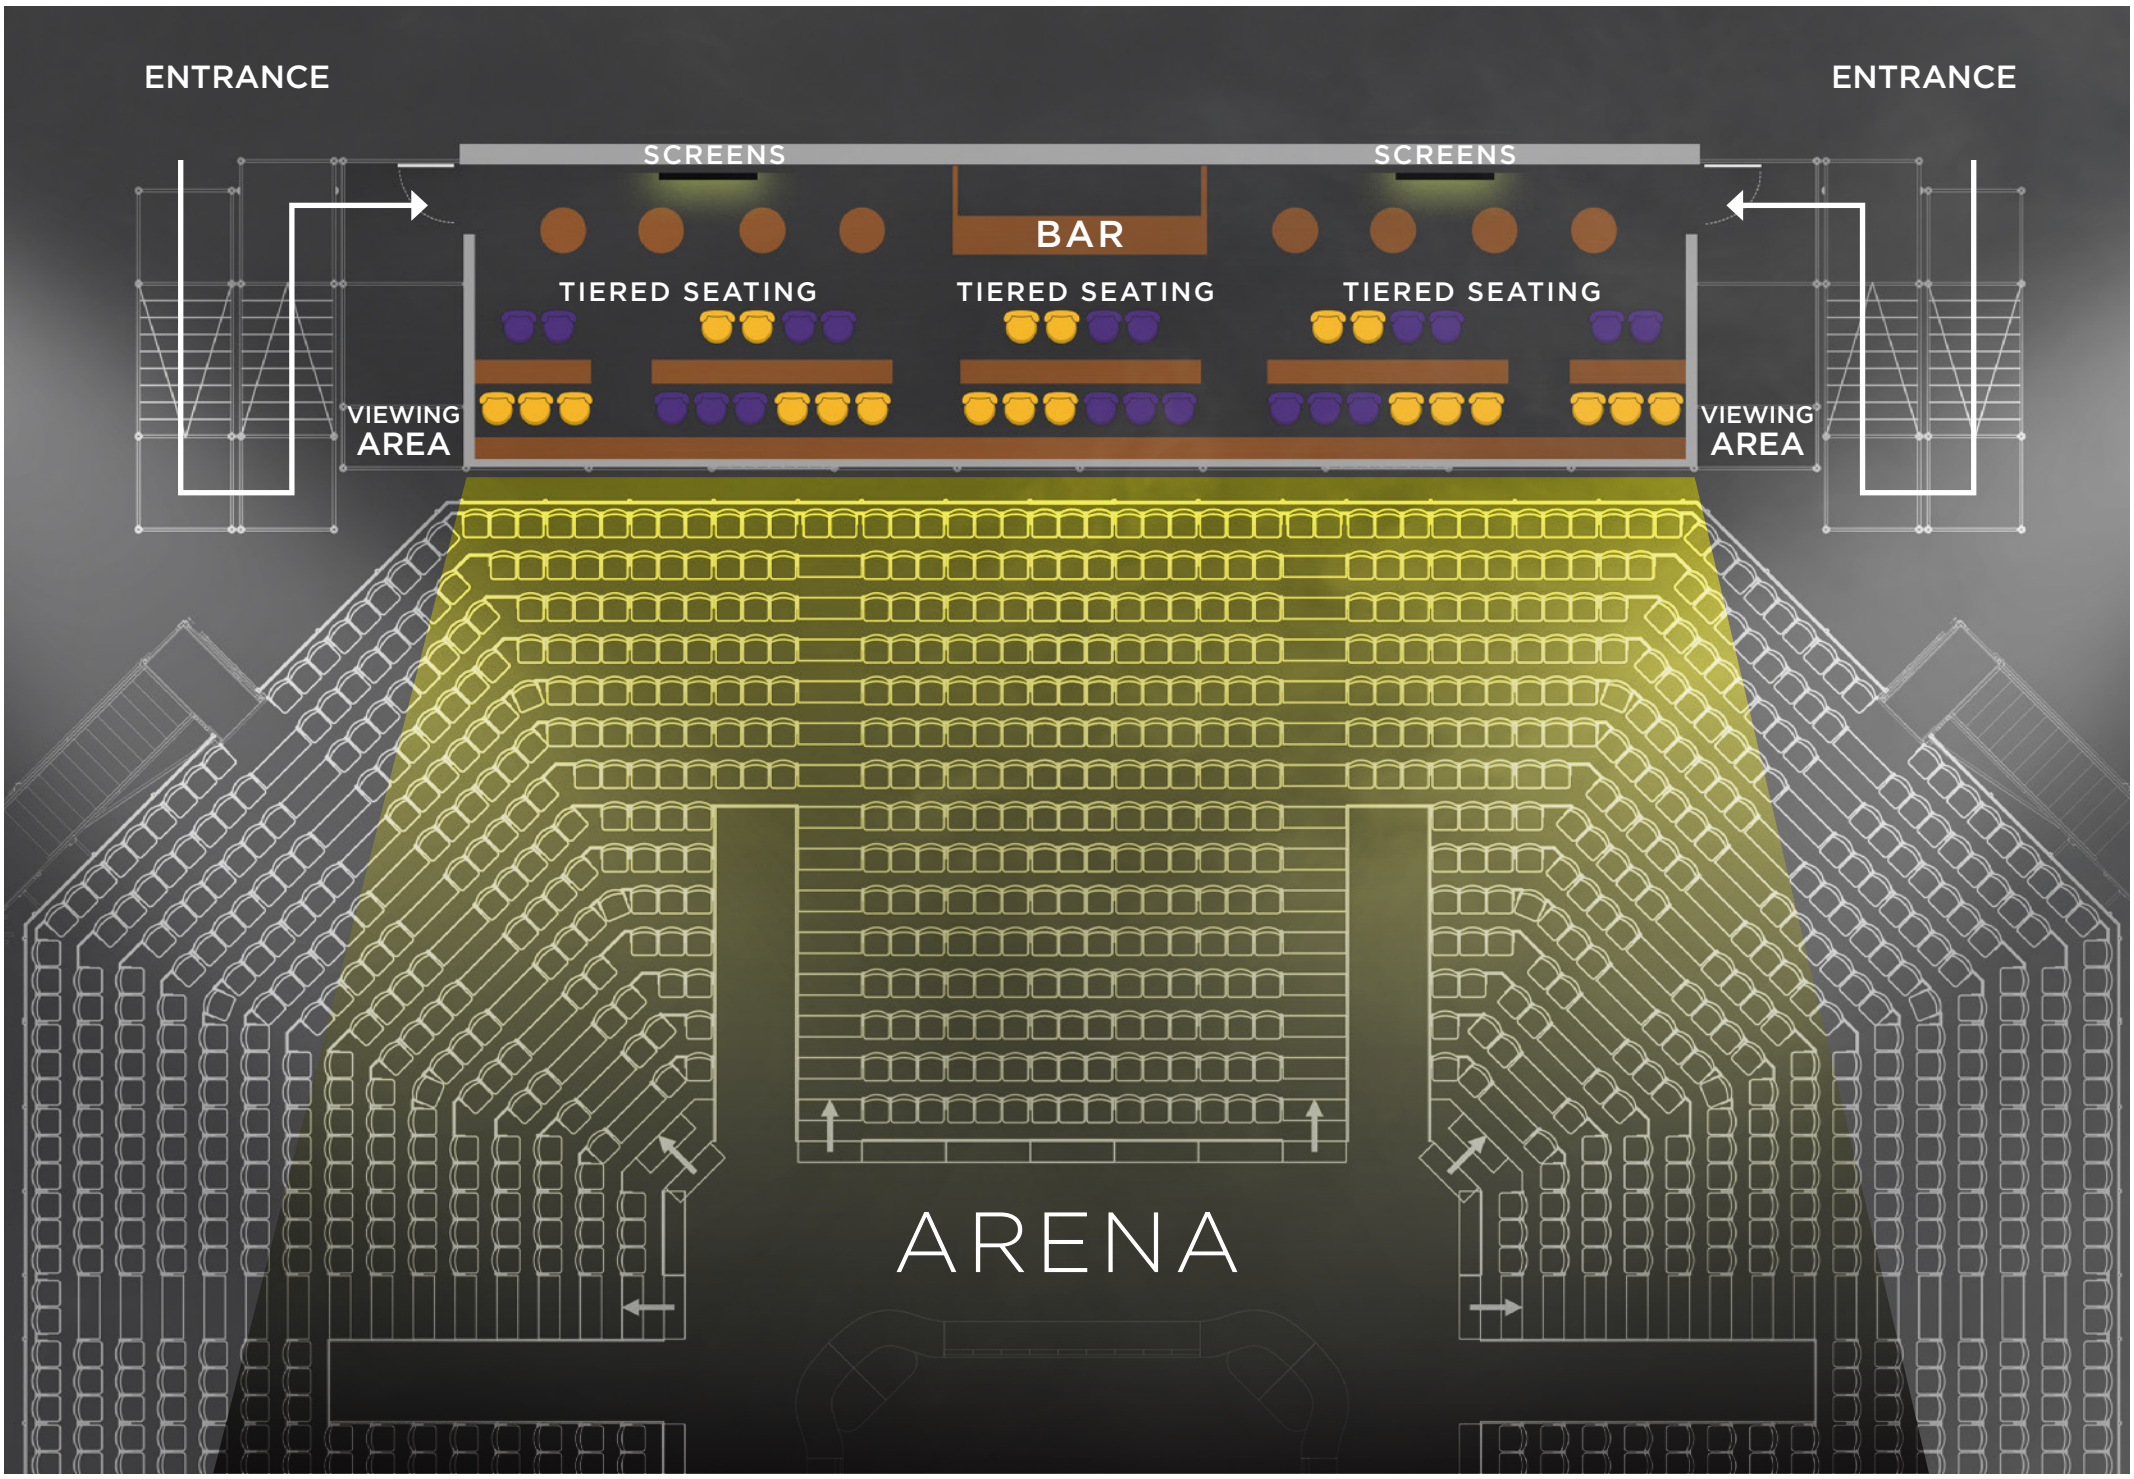

ENTRANCE

SCREENS

SCREENS

BAR

TIERED SEATING

TIERED SEATING

TIERED SEATING

VIEWING AREA

VIEWING AREA

ARENA

dafabet MASTERS

CENTURY CLUB

ALEXANDRA PALACE, LONDON, N22 7AY

LUXURY TICKET PACKAGES

DATE	SESSION TIME	MATCH NUMBER	CENTURY CLUB	
SUNDAY 12 JANUARY	1.00 PM	1 X L16	£375.00	£599.00
	7.00 PM	1 X L16	£375.00	
MONDAY 13 JANUARY	1.00 PM	1 X L16	£355.00	£579.00
	7.00 PM	1 X L16	£375.00	
TUESDAY 14 JANUARY	1.00 PM	1 X L16	£355.00	£579.00
	7.00 PM	1 X L16	£375.00	
WEDNESDAY 15 JANUARY	1.00 PM	1 X L16	£355.00	£579.00
	7.00 PM	1 X L16	£375.00	
THURSDAY 16 JANUARY	1.00 PM	QF	£395.00	£649.00
	7.00 PM	QF	£405.00	
FRIDAY 17 JANUARY	1.00 PM	QF	£395.00	£649.00
	7.00 PM	QF	£405.00	
SATURDAY 18 JANUARY	1.00 PM	SF	£450.00	£749.00
	7.00 PM	SF	£450.00	
SUNDAY 19 JANUARY	1.00 PM	FINAL	£475.00	£849.00
	7.00 PM	FINAL	£499.00	

CENTURY CLUB

The most prestigious ticket currently available on the World Snooker circuit, a new dynamic luxury offering at one of our flagship events.

Why not indulge in the ultimate experience this year and partake in our exclusive glass fronted corporate suite built into the arena. Limited to only 40 seats, package includes:

- VIP Parking within the Alexandra Palace grounds with only a short walk to the venue (1 space per 2 persons)
- Seating inside the glass fronted Century Club suite located in the blue seating stand with strictly private access
- Exclusive dining space with exceptional viewing over the arena
- Champagne reception upon arrival either inside the box or on one of our viewing platforms
- 3 course lunch or dinner to take place during play
- Interval drinks and snacks all available within the suite
- Full complimentary bar throughout the session
- Access to the: Baize Lounge, consisting of a fully serviced bar, cloakroom facility, lounge area and excellent access to the main arena
- Appearance from a World Snooker legend