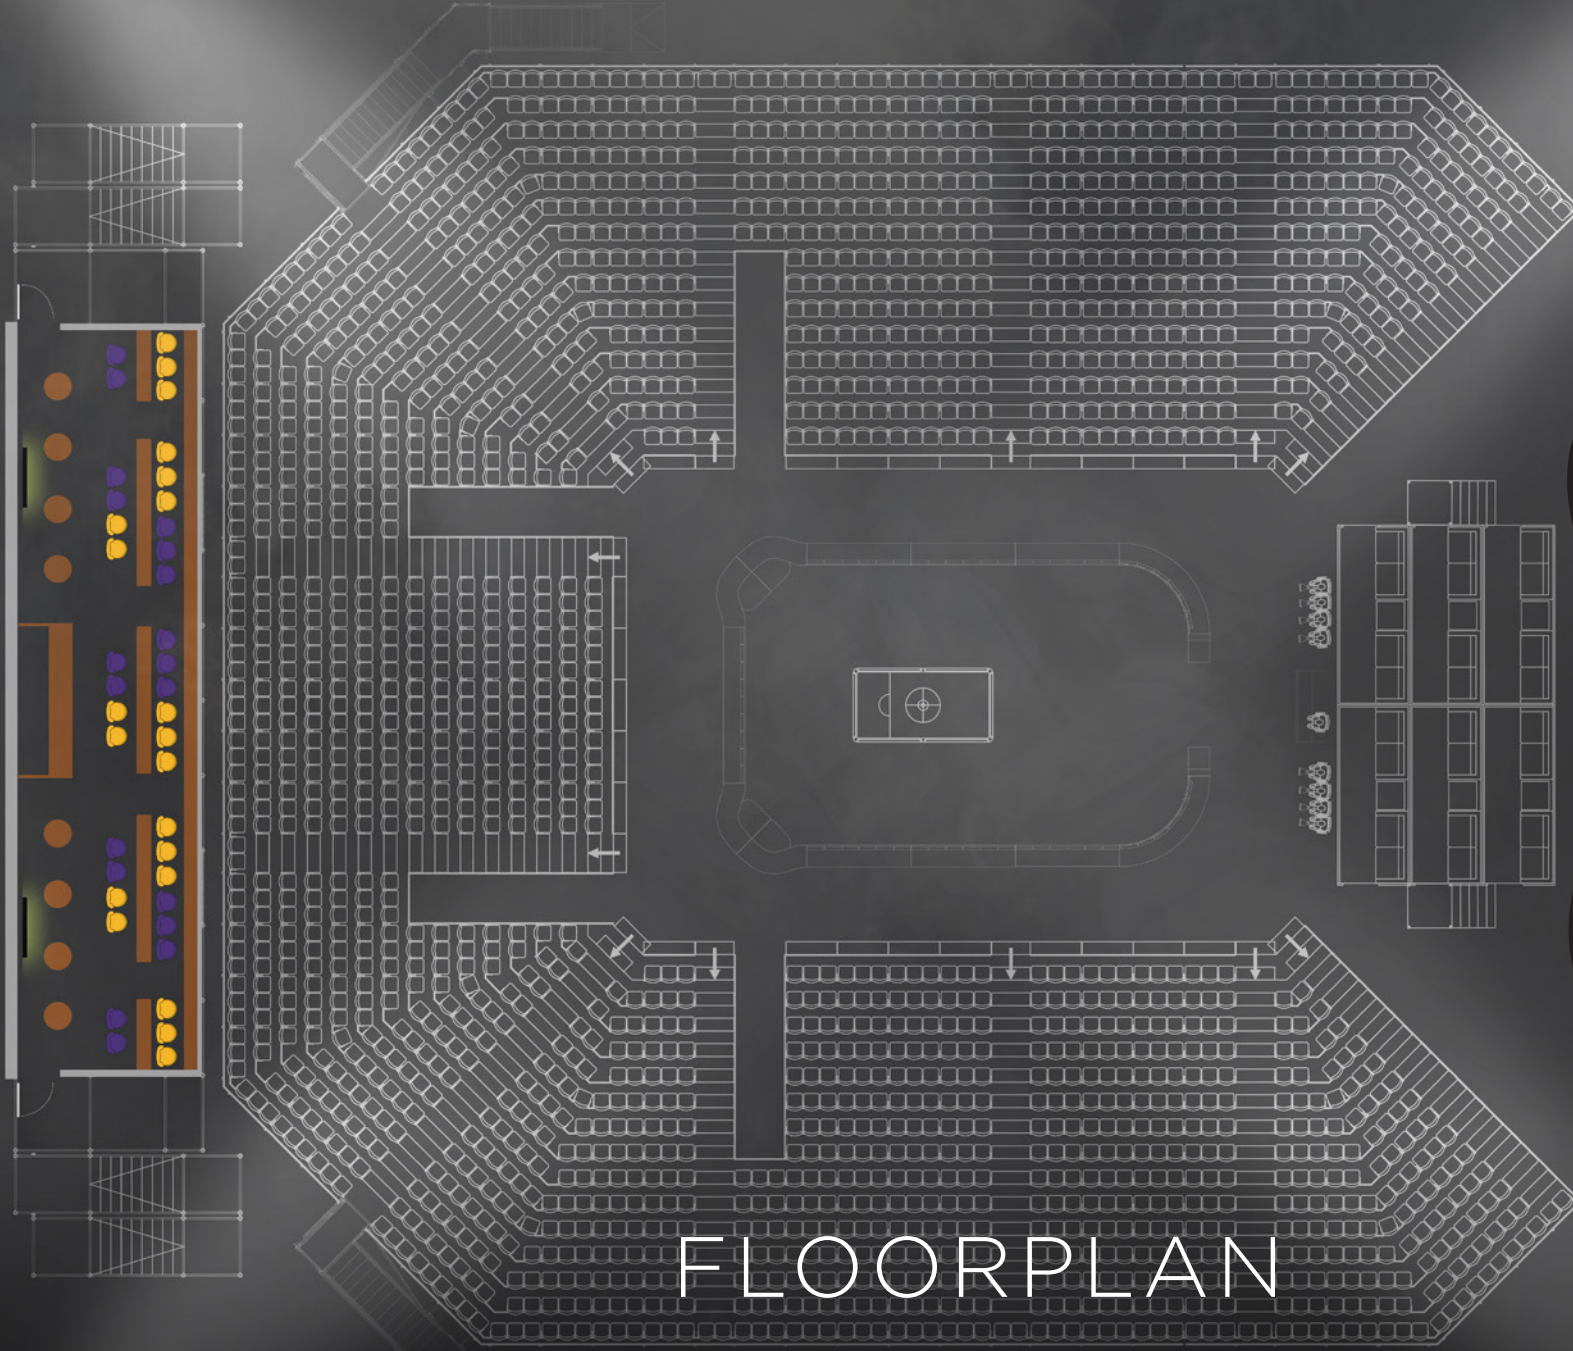

EUROSPORT
STUDIO

COMMENTARY
BOX

BBC
STUDIO

FLOORPLAN