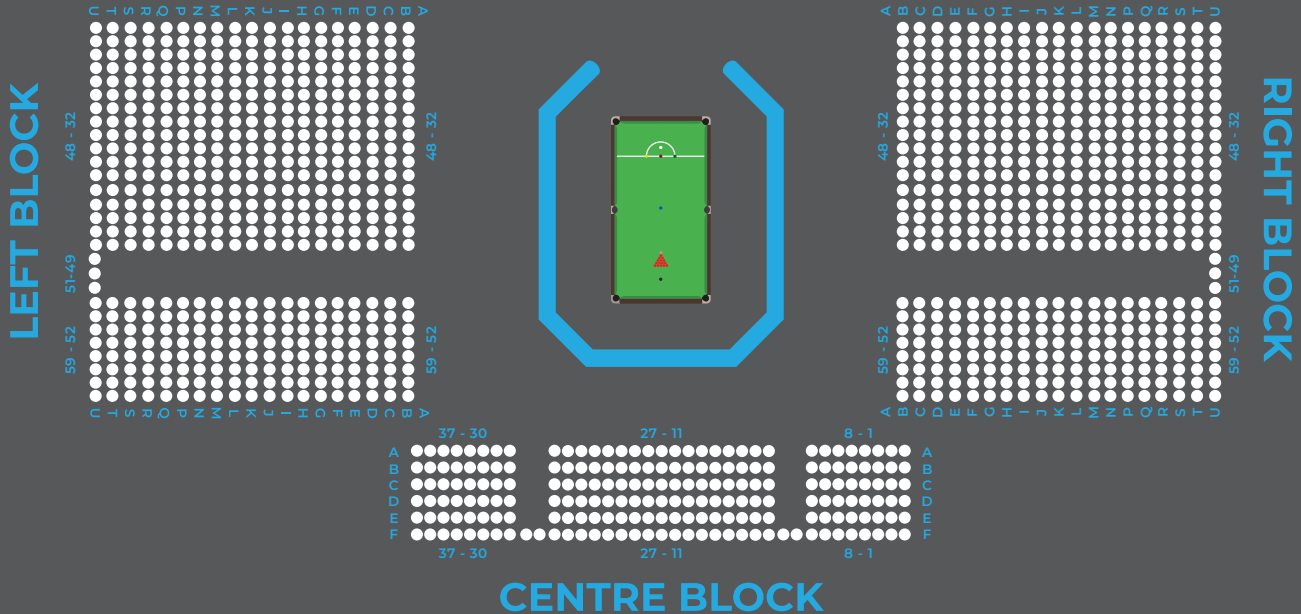

BETVICTOR 伟德

SNOOKER SHOOT OUT

SEATING PLAN

MORNINGSIDE ARENA, LEICESTER

BOOK **WST.TV/TICKETS**
VISIT **LEICESTERARENA.CO.UK**
CALL **0116 326 9700**